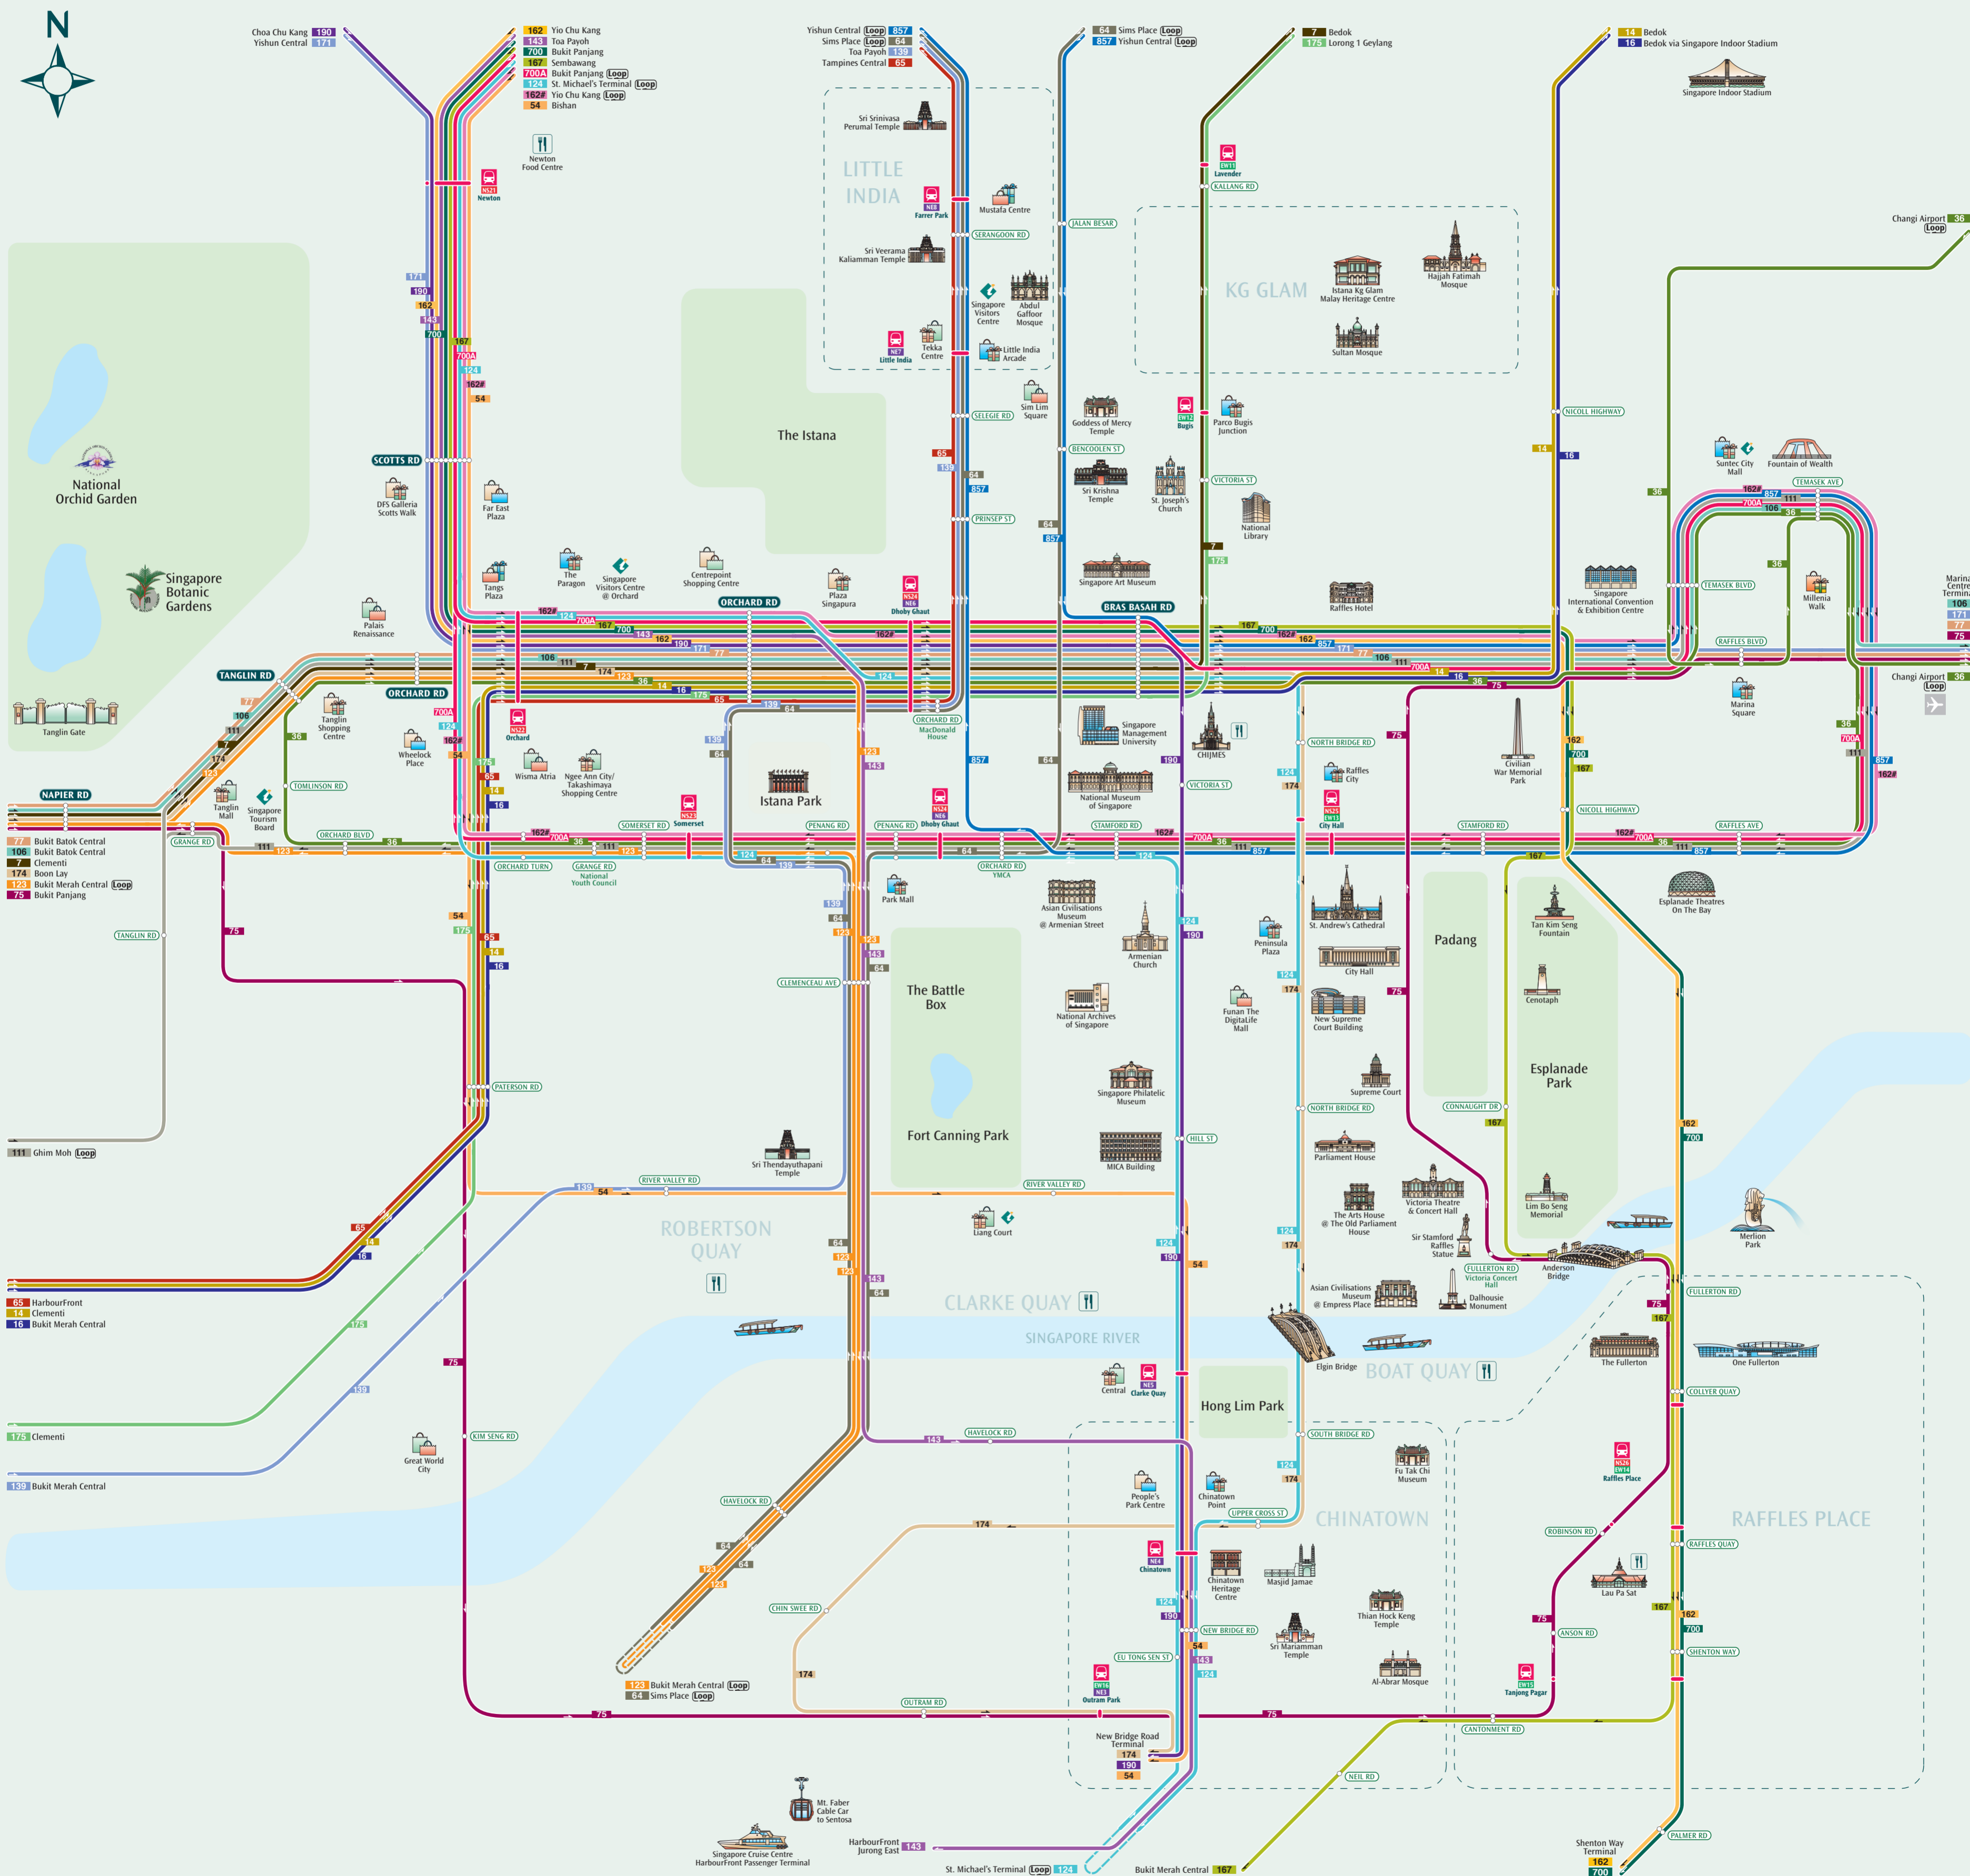

Use this Key Bus Services Map as a handy companion to explore the city area. It features the major bus services going from Orchard Road, Scotts Road, Bras Basah Road, Napier Road and Tanglin Road to key destinations, such as places of interest, major shopping centres and MRT stations. **ORCHARD RD** **SCOTTS RD** **BRAS BASAH RD** **NAPIER RD** **TANGLIN RD** You may also refer to the bus service information panels at every bus stop for detailed bus routes and fare information.

Key Bus Services Map

Note: Not to scale. Not all bus services are shown.

Legend:

- Roads served by bus services
- MRT Station
- Connection to MRT Station
- Food & Beverage Outlet
- Shopping Centre
- Singapore Visitors Centre